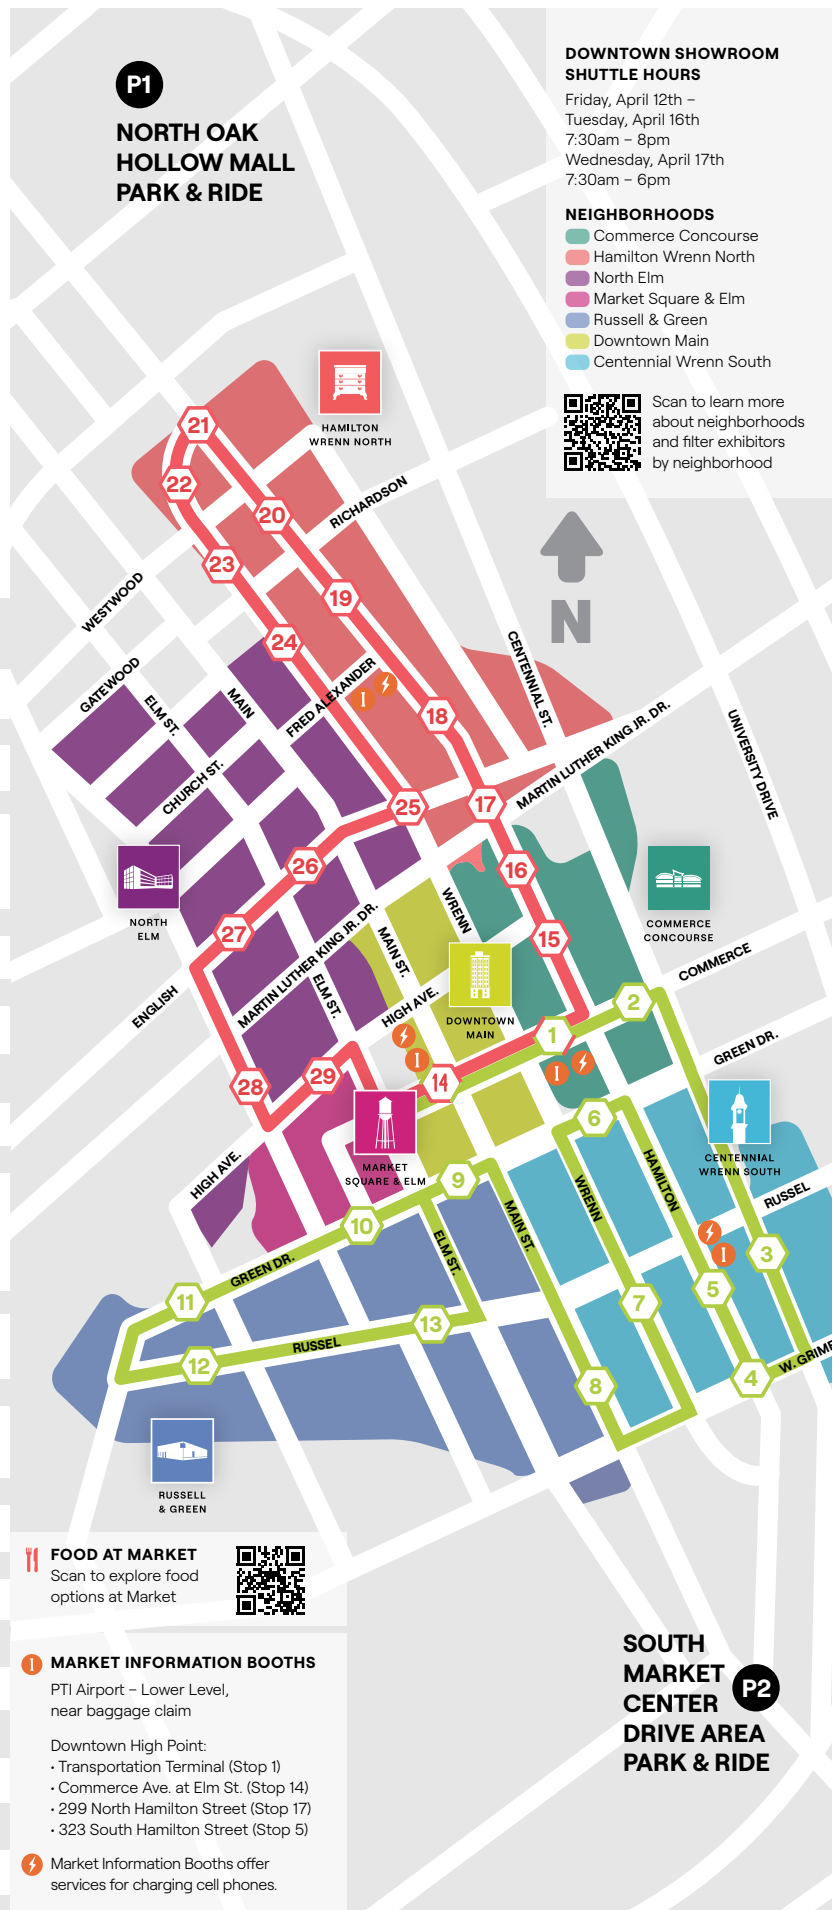

STOPS

- 1 Transportation Terminal RED/GREEN CONNECTOR
IHFC Commerce St., Coaster, Showplace, New Classic, Eichholtz, The Point, Center Stage, International Buyers Center, MediaLink, Violino
- 2 Lifestyle/Forbidden City, Showrooms at Centennial & Green
- 3 Centers of High Point - Manning - Centennial - Russell, Collected by Schwung
- 4 Verellen, Shenandoah Furniture, 449 S. Wrenn
- 5 Centers of High Point - Hamilton
- 6 Austin Group, Market on Green, IHFC - Green Wing Entrance, Futura Leather, Abbyson, Four Seasons Furniture, Crown Mark, Whitewood/John Thomas Furniture, Ollix Design Center, Leather Italia, Global Furniture USA
- 7 Platinum Decor, Luke Leather, Elements International, Riverside, Oscar's Fine Food
- 8 Atrium on Main, Asian Loft
- 9 220 Elm, Najarian Furniture Co., Parker House, Plank and Hide Co., AC Pacific
- 10 Homelegance, Decor-Rest
- 11 EJ Victor, Ideaitalia, Chelsea on Green, Tourmaline Home, Huntington House, Global Leather, Rue Michelle Antiques
- 12 Michael Nicholas Designs, 214 Modern Vintage
- 13 Braxton Culler, Theodore Alexander, Apricot Home Furnishings, Art Addiction
- 14 ED/GREEN CONNECTOR
C&D Building, Casa Italia, Profit Center/Pasha Home, 220 Elm, Suites at Market Square, National Furniture Mart, Radio Bldg., Plaza Suites-Elm St. Entrance, Center Tower Theatre, Elegant Lighting, Canadel, Soft Line America, CFC, 25 McKenzie Lane, Capa Boutique
- 15 Universal Furniture, LC Direct
- 16 Wesley Allen, Eloquence, OLY, Caracole, A.R.T. Furniture, Inc., Legacy Leather, Artistic Leathers, Artesia, South & English, Branch Home
- 17 200 Steele, Belle Meade Signature, Artistic Leathers, Rene Cazares
- 18 200 N Hamilton, 311 N Hamilton, Hamilton Court, Vanguard, Steele St. Parking Lot, Interlude Home, Wendover Art
- 19 Baker Furniture, 330 N Hamilton, Soicher-Marín, Gabby/Summer Classics
- 20 Francesco Molon, New Growth Designs, Clayton & Company, Homey Designs
- 21 Boxwood Antique Market, David Michael
- 22 ETC For the Home, The Dog House
- 23 McKinley Leather, Modern History, Paul Robert, Paddled South Brewing, Nomad Wineworks, Libeco Home, Ogallala, Itinerant Studio
- 24 Main Street Access, A Special Blend
- 25 Julian Chichester, Mr. Brown, Maria Yee, GJ Styles, The Bank on Wrenn, Ro Sham Beaux, Lancaster, SOURCC, Unwind on Main
- 26 Hurtado, HTL, Tonin Casa, Capa, Aidan Gray, Randall Tysinger Antiques
- 27 Design Legacy, Elegant Earth, Truist Point Stadium, Stock & Grain Food Hall
- 28 Circa Loft, Reunion, Lindsay St. Buyers' Parking Lot
- 29 Lee Industries, Market Square, Red Egg, Shoppe Object