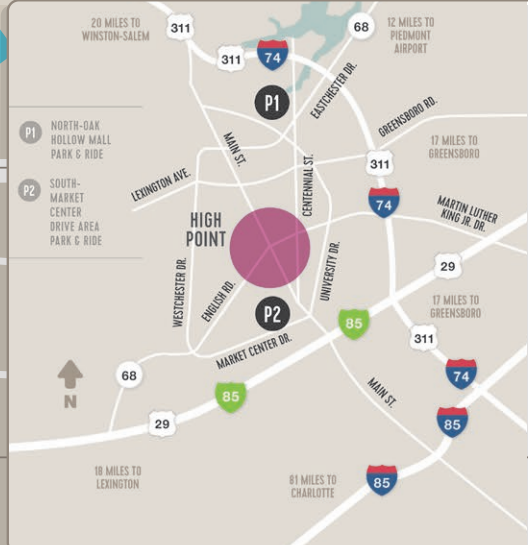

# HIGH POINT MARKET DOWNTOWN MAP

# Downtown Showroom Shuttle Routes

**FREE continuously operating shuttles take you to and from every downtown Market showroom, seminar and event.**

**RED LINE** shuttles serve showrooms and venues in the downtown area NORTH of Commerce Avenue.

# Downtown: Showroom Shuttle Routes

#### GPS ADDRESS

490 W. Market Center Drive,  
High Point, NC 27260  
Turn west at the corner of South Main Street and Market Center Drive. The parking lot will be located at the corner of the first street on the right, Ogden Street.