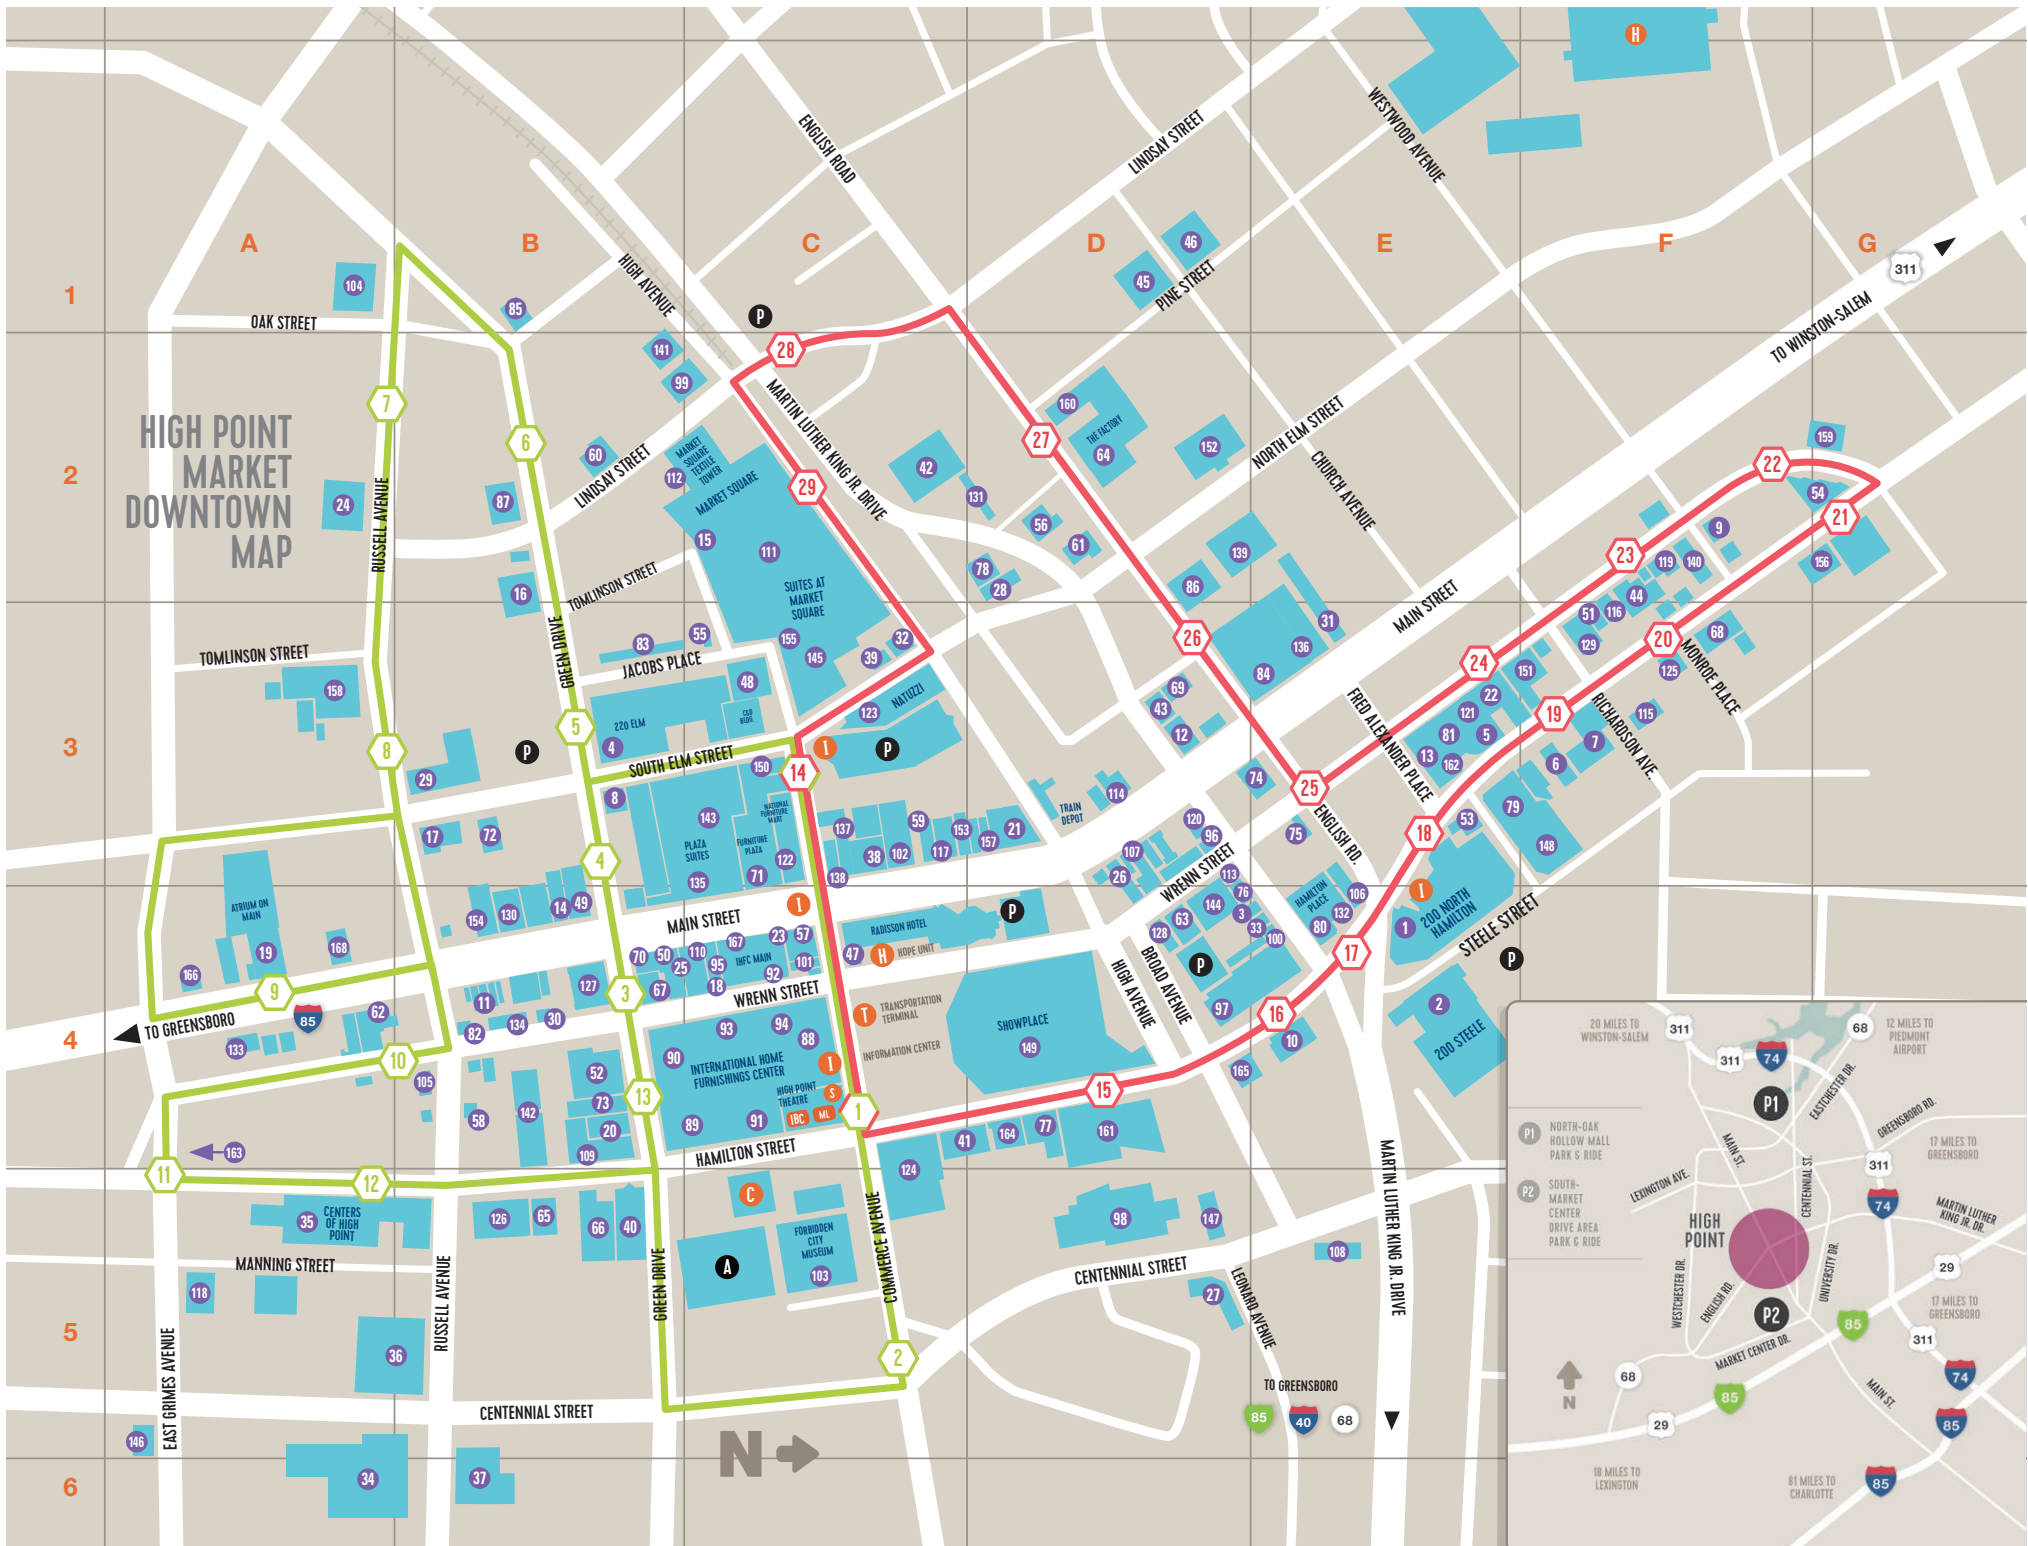

# HIGH POINT MARKET DOWNTOWN MAP

# Downtown Showroom Shuttle Routes

**FREE continuously operating shuttles take you to and from every downtown Market showroom, seminar and event.**

**RED LINE** shuttles serve showrooms and venues in the downtown area NORTH of Commerce Avenue.

# Downtown: Showroom Shuttle Routes

# Park & Ride Lots

For FREE parking plus continuous shuttle service to and from the downtown Transportation Terminal, use lots P1 and P2, specified on the map to the right.