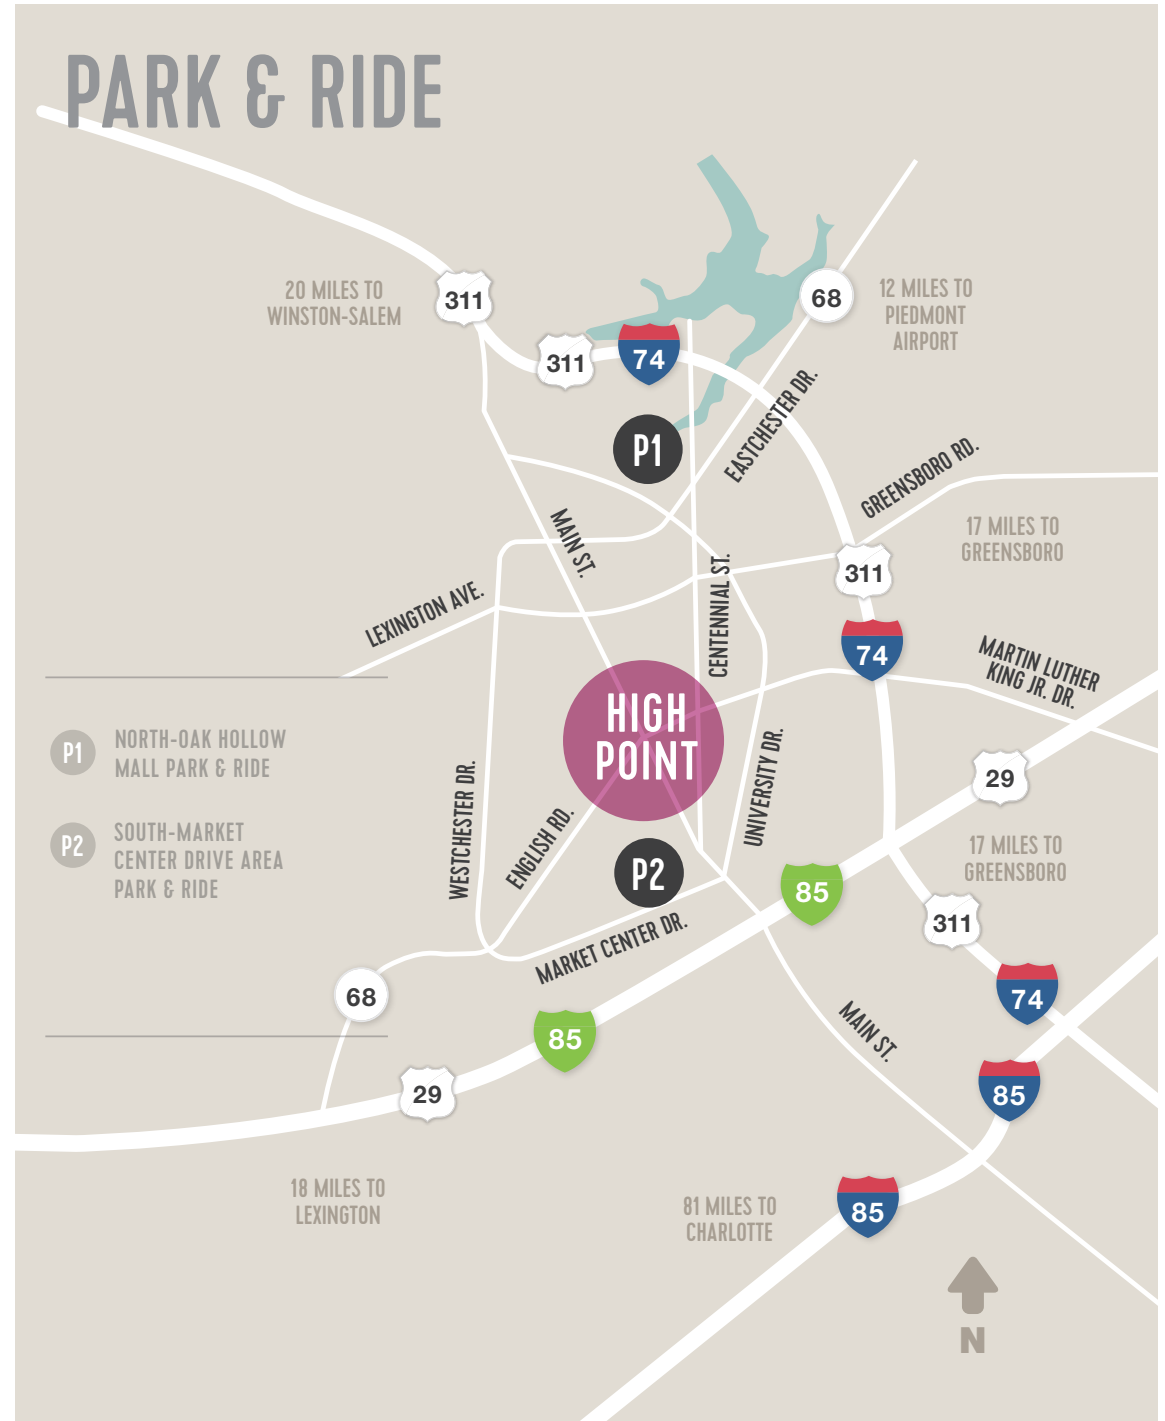

# HIGH POINT MARKET DOWNTOWN MAP

# Downtown Showroom Shuttle Routes

**FREE continuously operating shuttles take you to and from every downtown Market showroom, seminar and event.**

**RED LINE** shuttles serve showrooms and venues in the downtown area NORTH of Commerce Avenue.

## Downtown Accessible Parking

Located in the City Hall parking lot on Commerce Court (off of Commerce Street between Hamilton Street and Centennial Street). Spaces are limited. Authorized accessible parking tag or license plate required.

# OUTLYING SHOWROOMS MAP