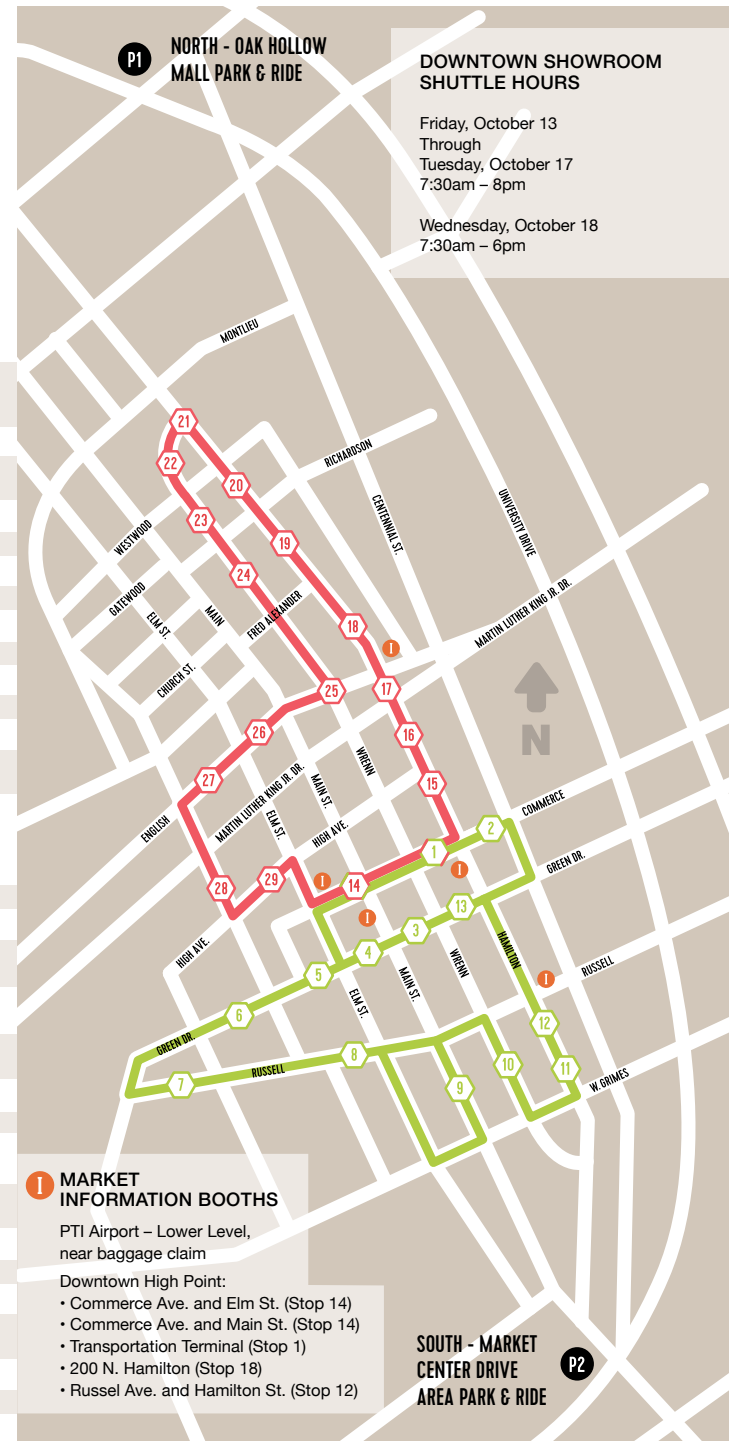

# Downtown Showroom Shuttle Routes

**FREE continuously operating shuttles take you to and from every downtown Market showroom, seminar and event.**

**RED LINE** shuttles serve showrooms and venues in the downtown area NORTH of Commerce Avenue.

**GREEN LINE** shuttles serve showrooms and venues in the downtown area SOUTH of Commerce Avenue.

Stops #1 and #14 connect the **RED** and **GREEN** lines. Information booths located at these stops can assist you in finding any showroom or event.

# Downtown: Showroom Shuttle Routes

# Park & Ride Lots

For FREE parking plus continuous shuttle service to and from the downtown Transportation Terminal, use lots P1 and P2, specified on the map to the right.