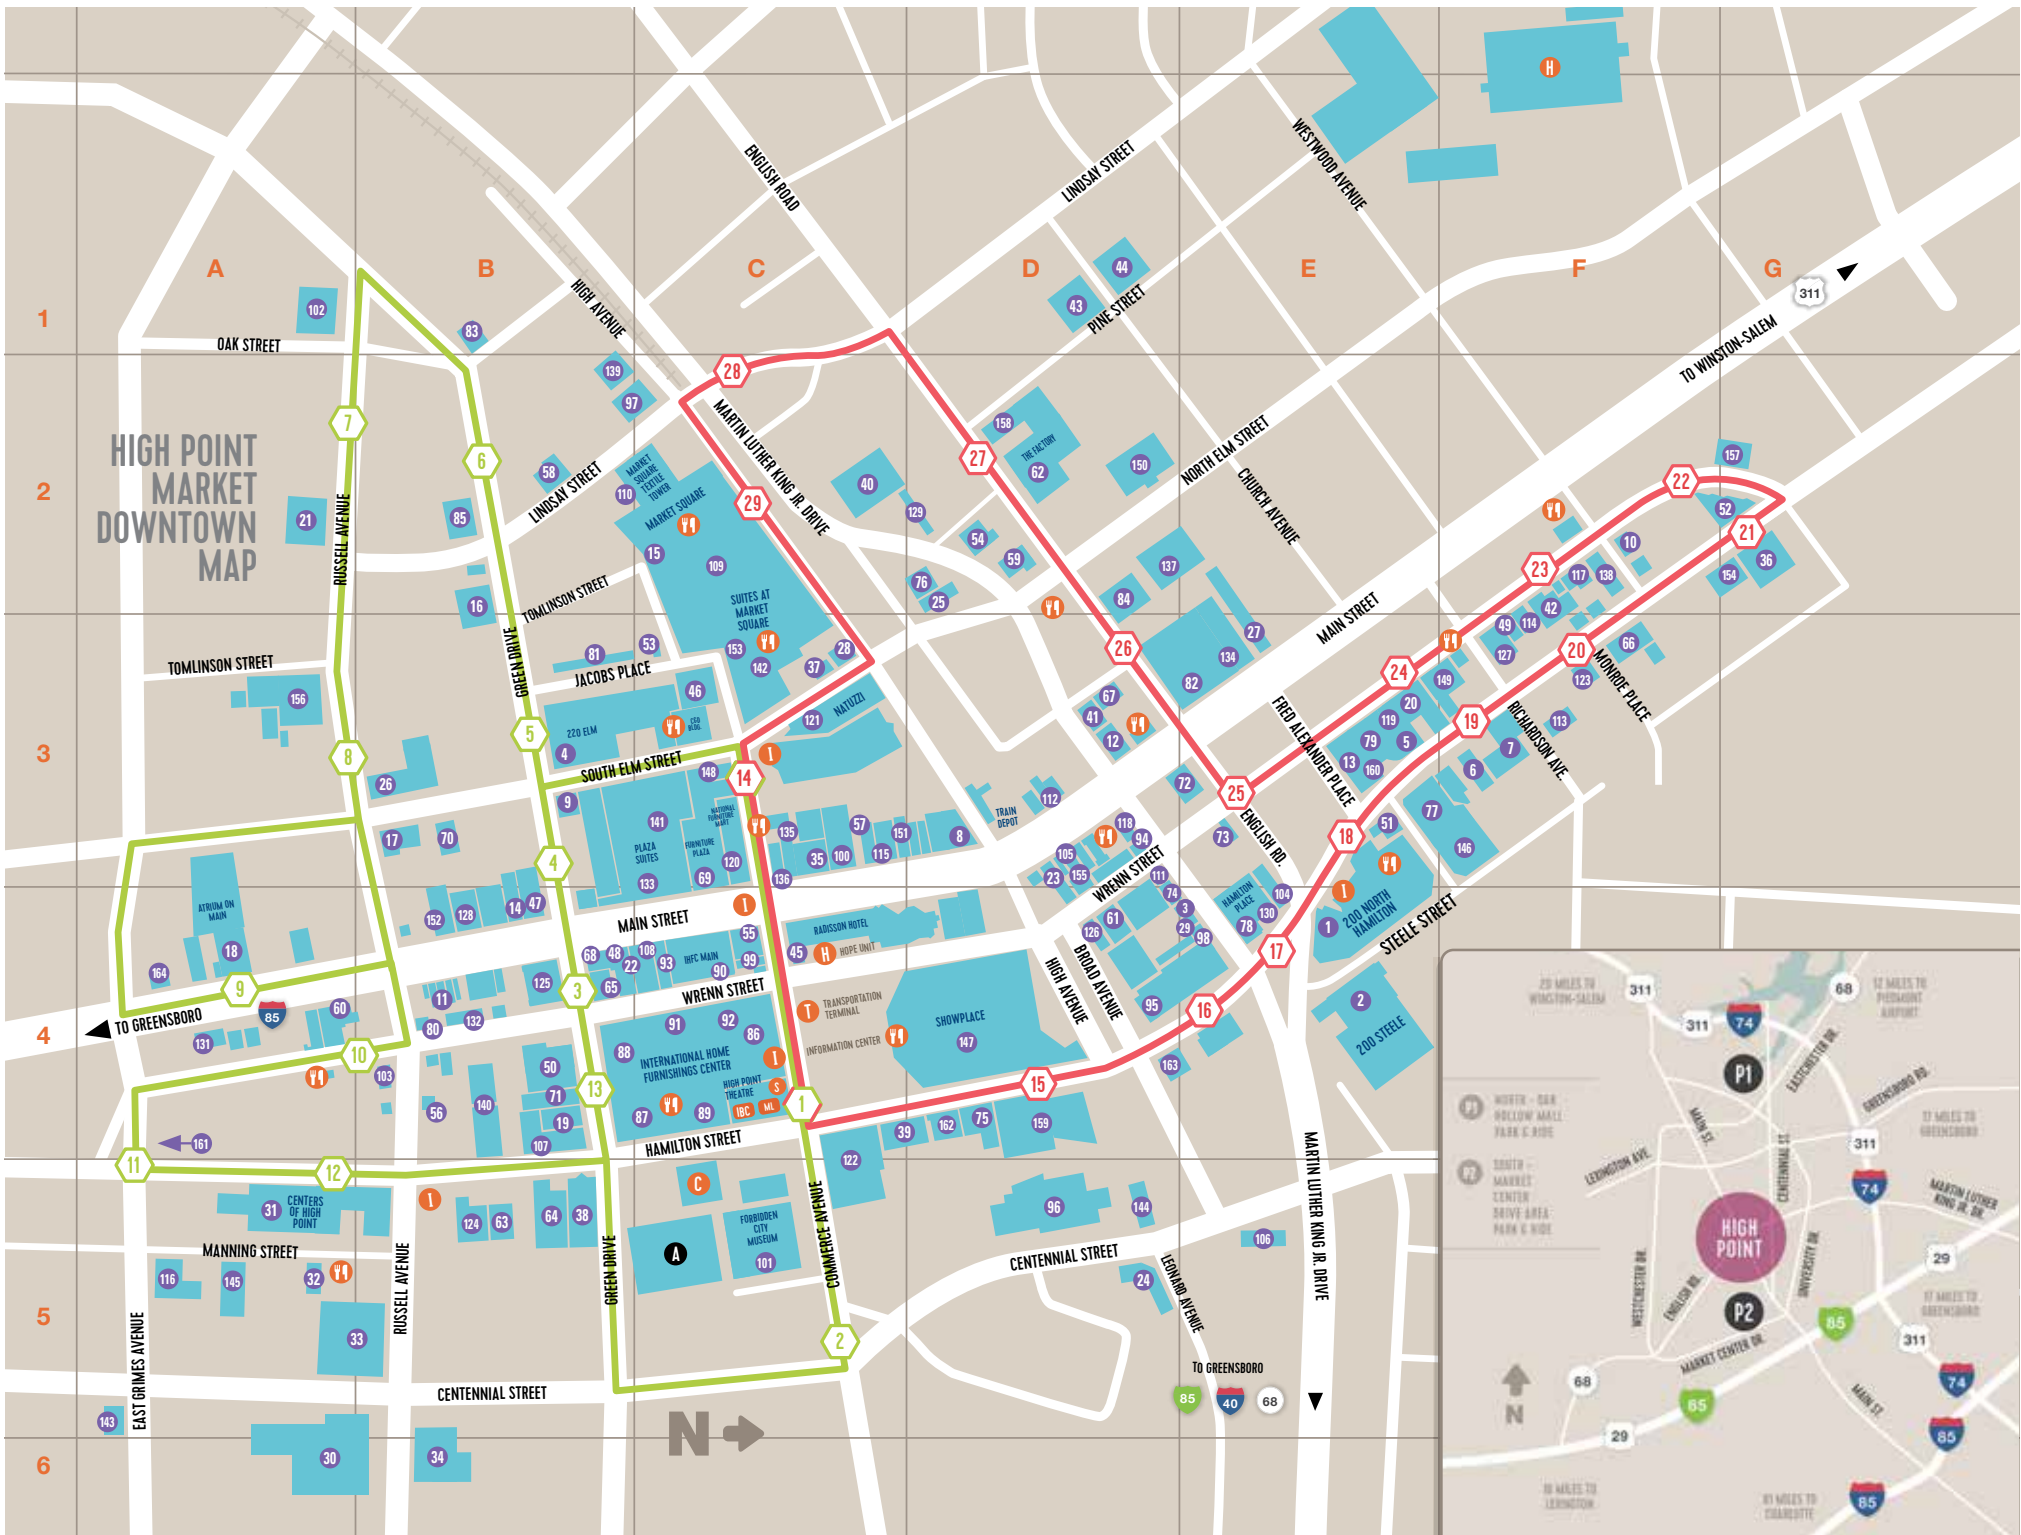

# HIGH POINT MARKET DOWNTOWN MAP

# Downtown Showroom Shuttle Routes

**FREE continuously operating shuttles take you to and from every downtown Market showroom, seminar and event.**

**RED LINE** shuttles serve showrooms and venues in the downtown area NORTH of Commerce Avenue.

**GREEN LINE** shuttles serve showrooms and venues in the downtown area SOUTH of Commerce Avenue.

Stops #1 and #14 connect the **RED** and **GREEN** lines. Information booths located at these stops can assist you in finding any showroom or event.

# Downtown: Showroom Shuttle Routes