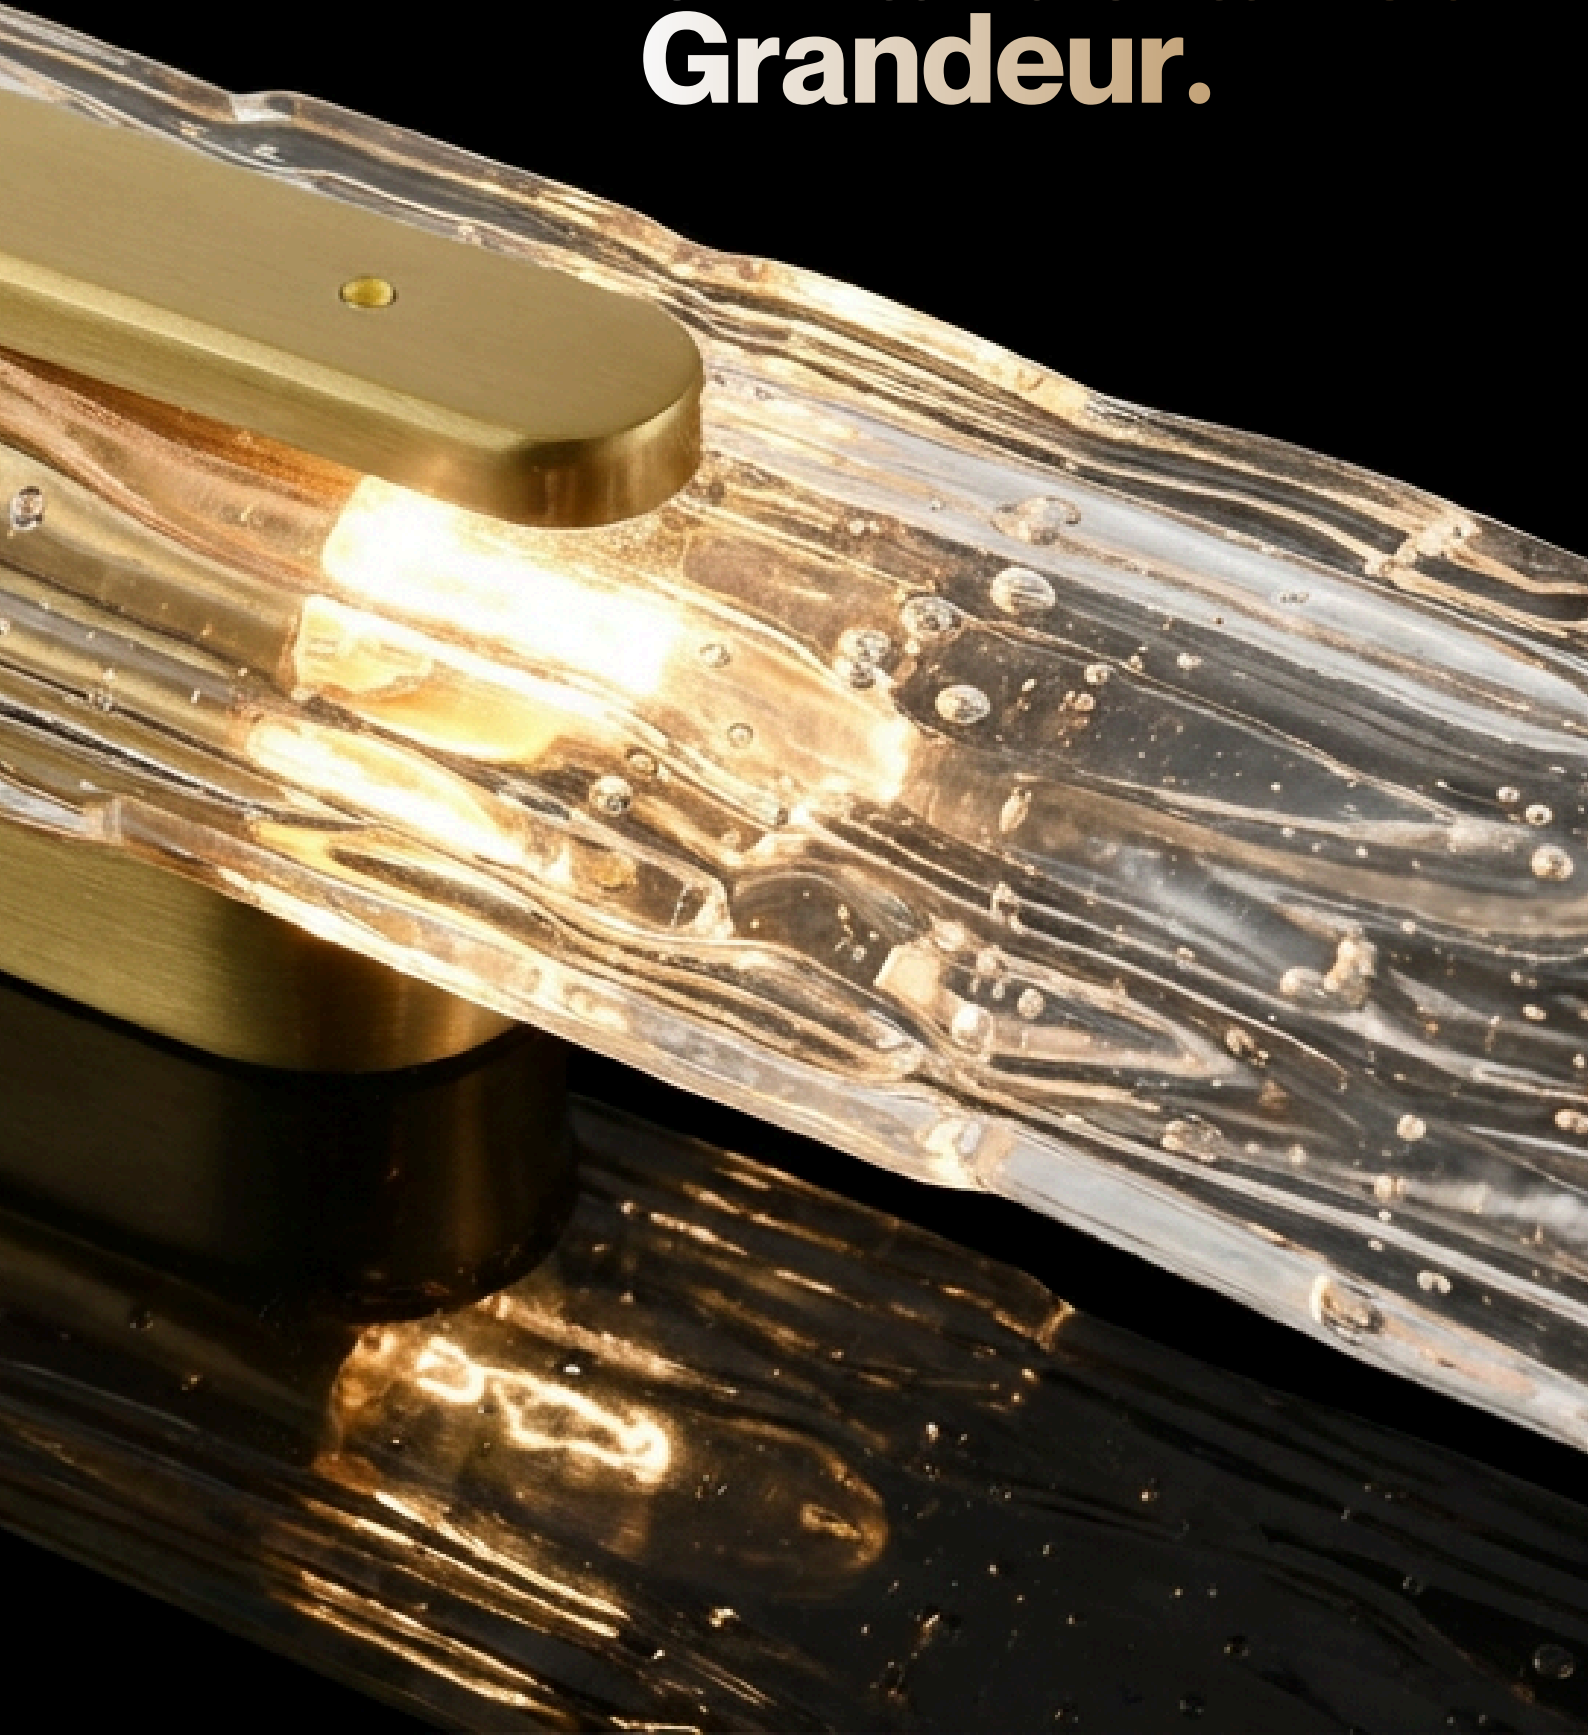

Curva - A Story of Handcrafted Grandeur.

Let's Redefine Your Space!

From bold **44-inch outdoor** walls to intimate **indoor vanities**, Curva's graceful arches and handcrafted glass create a striking impact in any space. Each fixture balances modern geometry with artisanal artistry, transforming **interiors and exteriors** with luminous elegance.

Curva Integrated LED **38in Black Chandelier** with Handcrafted Glass

Curva Integrated LED **38in Brass Chandelier** with Handcrafted Glass

Curva Integrated LED 36in Sand Black **Indoor-Outdoor** Wall Light with Handcrafted Glass

Curva Integrated LED **Brass Vanity Light** with Handcrafted Glass

Curva Integrated LED 24in Sand **Black Outdoor Wall Light** with Handcrafted Glass

Curva Integrated LED **44in Sand Black Outdoor Wall Light** with Handcrafted Glass