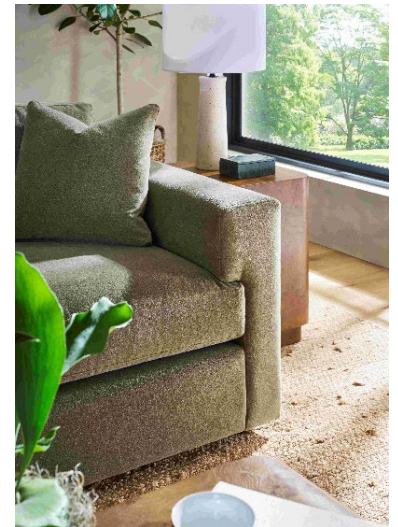

This season’s designs highlight generous proportions, fluid curves, and movement. From grounded sofas that anchor the living space to sculptural dining and swivel seating designed for everyday interaction, each piece reflects the evolving way people gather, relax, and connect.

“Our new introductions this season focus on pieces that feel relaxed, yet refined,” said Tom Zaliagiris, senior vice president of sales and marketing at Sherrill Furniture. “Today’s homes are designed for flexibility, comfort, and connection, and these new silhouettes reflect that balance of thoughtful, intentional design.”

Product highlights include:

Arlo Sofa – The Arlo Sofa strikes a balance between modern ease and everyday function. Its broad silhouette, clean track arms, and low-profile base create a grounded look, while the plush cushions and scatter pillows invite relaxation. Designed for versatile seating arrangements, the Arlo provides expansive comfort without losing its crisp, tailored edge.