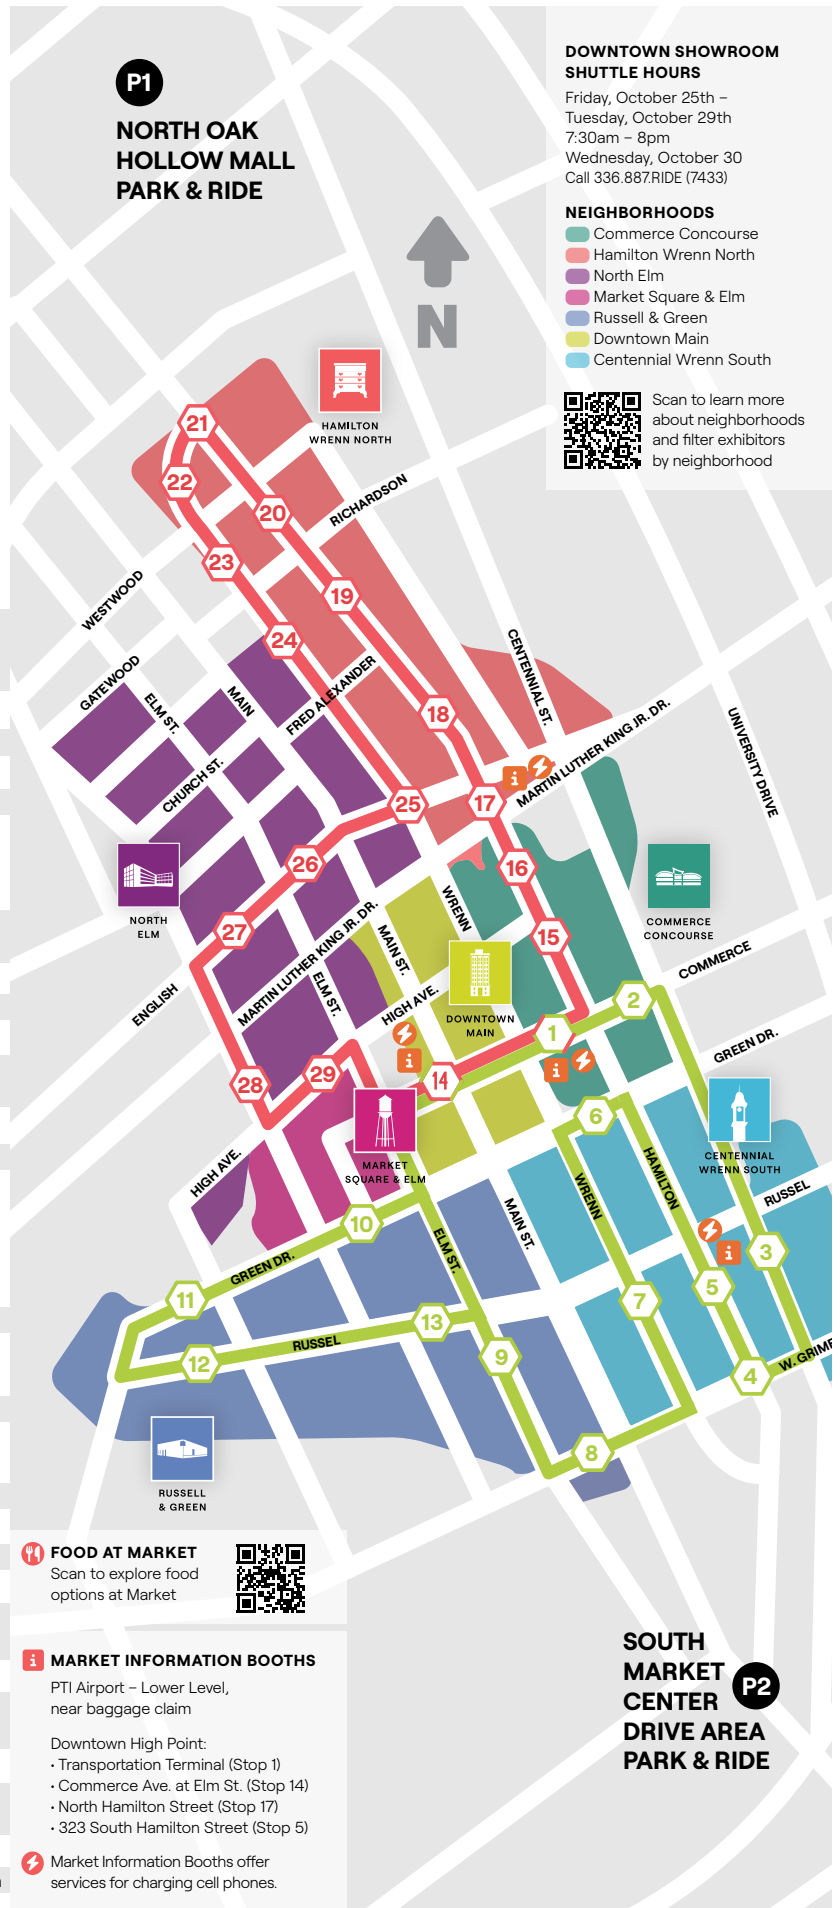

1. 1 Transportation Terminal RED/GREEN CONNECTOR
   IHFC Commerce St., Coaster, Showplace, New Classic, Eichholtz, The Point, Center Stage, International Buyers Center, MediaLink, Violino
2. 2 Lifestyle/Forbidden City, Showrooms at Centennial & Green, 313.Space
3. 3 Centers of High Point - Manning - Centennial - Russell
4. 4 Shenandoah Furniture, 449 S. Wrenn, Verellen
5. 5 Centers of High Point - Hamilton
6. 6 Austin Group, Market on Green, IHFC - Green Wing Entrance, Futura Leather, Abbyson, Four Seasons Furniture, Crown Mark, Whitewood/John Thomas Furniture, Ollix Design Center, Leather Italia, Global Furniture USA
7. 7 Platinum Decor, Luke Leather, Elements International, Riverside, Oscar's Fine Food
8. 8 Atrium on Main, Homelegance, Whalen Furniture
9. 9 Parker House, Apricot Home Furnishings, Art Addiction, Furniture First
10. 10 Decor-Rest, 220 Elm
11. 11 EJ Victor, Ideaitalia, Chelsea on Green, Tourmaline Home, Huntington House, Glocal Leather, Steinway & Sons, Rue Michelle Antiques
12. 12 Michael Nicholas Designs, 214 Modern Vintage
13. 13 Braxton Culler, Theodore Alexander
14. 14 RED/GREEN CONNECTOR
    C&D Building, Casa Italia, Profit Center/Pasha Home, 220 Elm, Suites at Market Square, National Furniture Mart, Radio Bldg., Plaza Suites-Elm St. Entrance, Center Tower Theatre, Elegant Lighting, Canadel, Soft Line America, CFC, 25 McKenzie Lane, Capa Boutique
15. 15 Universal Furniture, LC Direct
16. 16 Wesley Allen, Eloquence, OLY, Caracole, A.R.T. Furniture, Inc., Legacy Leather, Artistic Leathers, Artesia, South & English, Branch Home
17. 17 200 Steele, Belle Meade Signature, Artistic Leathers, Rene Cazares
18. 18 200 N Hamilton, 311 N Hamilton, Hamilton Court, Vanguard, Steele St. Parking Lot, Interlude Home, Wendover Art, NKBA | KBIS Pop-Up
19. 19 Baker Furniture, 330 N Hamilton, Soicher-Marín, Gabby/Summer Classics
20. 20 Francesco Molon, New Growth Designs, Clayton & Company, Homey Design
21. 21 Boxwood Antique Market, David Michael
22. 22 ETC For the Home, The Dog House
23. 23 McKinley Leather, Modern History, Paul Robert, Paddled South Brewing, Nomad Wineworks, Libeco Home, Ogallala, Threads for the Bed, Ella Home
24. 24 Main Street Access, A Special Blend
25. 25 Julian Chichester, Mr. Brown, Maria Yee, GJ Styles, The Bank on Wrenn, Ro Sham Beaux, Lancaster, SOURCC, Unwind on Main, Essentials for Living
26. 26 Hurtado, HTL, Tonin Casa, Capa, Spicher and Company, The Purpose Gallery
27. 27 Design Legacy, Elegant Earth, Truist Point Stadium, Stock & Grain Food Hall, SPLASHWORKS
28. 28 Circa Loft, Reunion, Lindsay St. Buyers' Parking Lot
29. 29 Lee Industries, Historic Market Square, Red Egg, Shoppe Object, Antique and Design

DOWNTOWN SHOWROOM SHUTTLE HOURS

Friday, October 25th -
Tuesday, October 29th
7:30am - 8pm
Wednesday, October 30
Call 336.887.RIDE (7433)

NEIGHBORHOODS

- Commerce Concourse
- Hamilton Wrenn North
- North Elm
- Market Square & Elm
- Russell & Green
- Downtown Main
- Centennial Wrenn South

Scan to learn more about neighborhoods and filter exhibitors by neighborhood

FOOD AT MARKET

Scan to explore food options at Market

MARKET INFORMATION BOOTHS

PTI Airport - Lower Level, near baggage claim

1. Downtown High Point:
2. Transportation Terminal (Stop 1)
   - Commerce Ave. at Elm St. (Stop 14)
   - North Hamilton Street (Stop 17)
   - 323 South Hamilton Street (Stop 5)

Market Information Booths offer services for charging cell phones.

SOUTH MARKET CENTER DRIVE AREA PARK & RIDE