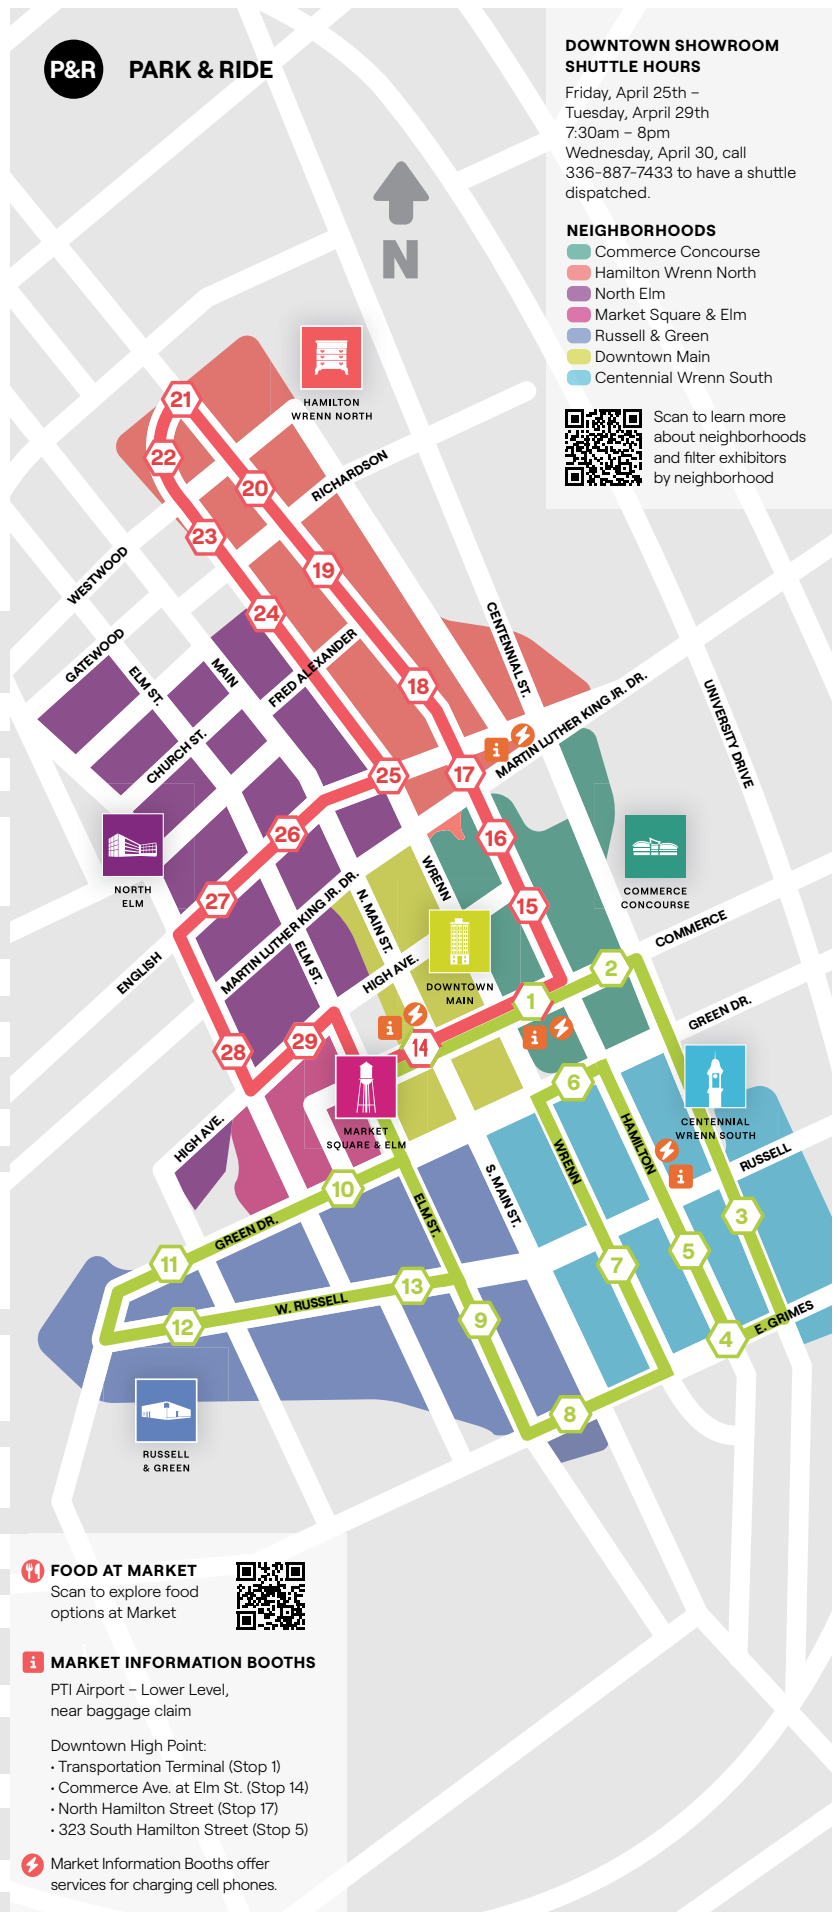

1. 1 Transportation Terminal RED/GREEN CONNECTOR
   IHFC Commerce St., Coaster, Showplace, New Classic, Eichholtz, Violino, The Point, Center Stage, International Buyers Center, MediaLink, High Point Theatre
2. 2 Lifestyle/Forbidden City, Showrooms at Centennial & Green, 313.Space
3. 3 Centers of High Point - Manning - Centennial - Russell
4. 4 Shenandoah Furniture, 449 S. Wrenn, Verellen
5. 5 Centers of High Point - Hamilton
6. 6 Austin Group, Market on Green, IHFC - Green Wing Entrance, Futura Leather, Abbyson, Four Seasons Furniture, Crown Mark, Whitewood/John Thomas Furniture, Ollix Design Center, Leather Italia, Global Furniture USA
7. 7 Platinum Decor, Luke Leather, Elements International, Riverside, Oscar's Fine Food
8. 8 Atrium on Main, Homelegance, Whalen Furniture
9. 9 Parker House, Apricot Home Furnishings, Furniture First on Main, Braxton Culler
10. 10 Decor-Rest, 220 Elm
11. 11 EJ Victor, Ideaitalia, Chelsea on Green, Tourmaline Home, Huntington House, Rue Michelle Antiques, 25 McKenzie Lane, Heart Fine Art
12. 12 Michael Nicholas Designs, 214 Modern Vintage
13. 13 Braxton Culler, Theodore Alexander, Apricot Home Furnishings, Art Addiction
14. 14 RED/GREEN CONNECTOR
    C&D Building, Casa Italia, Profit Center/Pasha Home, 220 Elm, Suites at Market Square, National Furniture Mart, Radio Bldg., Plaza Suites-Elm St. Entrance, Center Tower Theatre, Elegant Lighting, Canadel, Soft Line America, CFC, Capa Boutique
15. 15 Universal Furniture, LC Direct
16. 16 Wesley Allen, Eloquence, OLY, Caracole, A.R.T. Furniture, Inc., Legacy Leather by Campio, Artistic Leathers, Artesia, South & English, Branch Home, Bernhardt Furniture Company
17. 17 200 Steele, Belle Meade Signature, Artistic Leathers, Rene Cazares
18. 18 200 N Hamilton, 311 N Hamilton, Hamilton Court, Vanguard, Steele St. Parking Lot, Interlude Home, Wendover Art
19. 19 Baker Furniture, 330 N Hamilton, Soicher-Marin, Gabby/Summer Classics
20. 20 Francesco Molon, New Growth Designs, Clayton & Company, Homey Design
21. 21 Boxwood Antique Market, David Michael
22. 22 ETC For the Home
23. 23 McKinley Leather, Modern History, Paul Robert, Nomad Wineworks, Libeco Home, Ogallala, Threads for the Bed, Ella Home
24. 24 Main Street Access, A Special Blend
25. 25 Julian Chichester, Mr. Brown, Maria Yee, GJ Styles, The Bank on Wrenn, Ro Sham Beaux, Lancaster, SOURCC, Unwind on Main, Essentials for Living
26. 26 Hurtado, HTL, Tonin Casa, Capa, Spicher and Company, The Purpose Gallery
27. 27 Design Legacy, Elegant Earth, Broad Hall, SPLASHWORKS, Li's Cafe, Earl's Landing, Stock & Grain Food Hall, Truist Point Stadium
28. 28 Circa Loft, Reunion, Lindsay St. Buyers' Parking Lot
29. 29 Lee Industries, Historic Market Square, Red Egg, Shoppe Object, Antique & Design Center

P&R PARK & RIDE

DOWNTOWN SHOWROOM SHUTTLE HOURS

Friday, April 25th -
Tuesday, April 29th
7:30am - 8pm
Wednesday, April 30, call
336-887-7433 to have a shuttle
dispatched.

NEIGHBORHOODS

- Commerce Concourse
- Hamilton Wrenn North
- North Elm
- Market Square & Elm
- Russell & Green
- Downtown Main
- Centennial Wrenn South

Scan to learn more about neighborhoods and filter exhibitors by neighborhood

FOOD AT MARKET

Scan to explore food options at Market

MARKET INFORMATION BOOTHS

PTI Airport - Lower Level, near baggage claim

1. Downtown High Point:
2. Transportation Terminal (Stop 1)
   - Commerce Ave. at Elm St. (Stop 14)
   - North Hamilton Street (Stop 17)
   - 323 South Hamilton Street (Stop 5)

Market Information Booths offer services for charging cell phones.