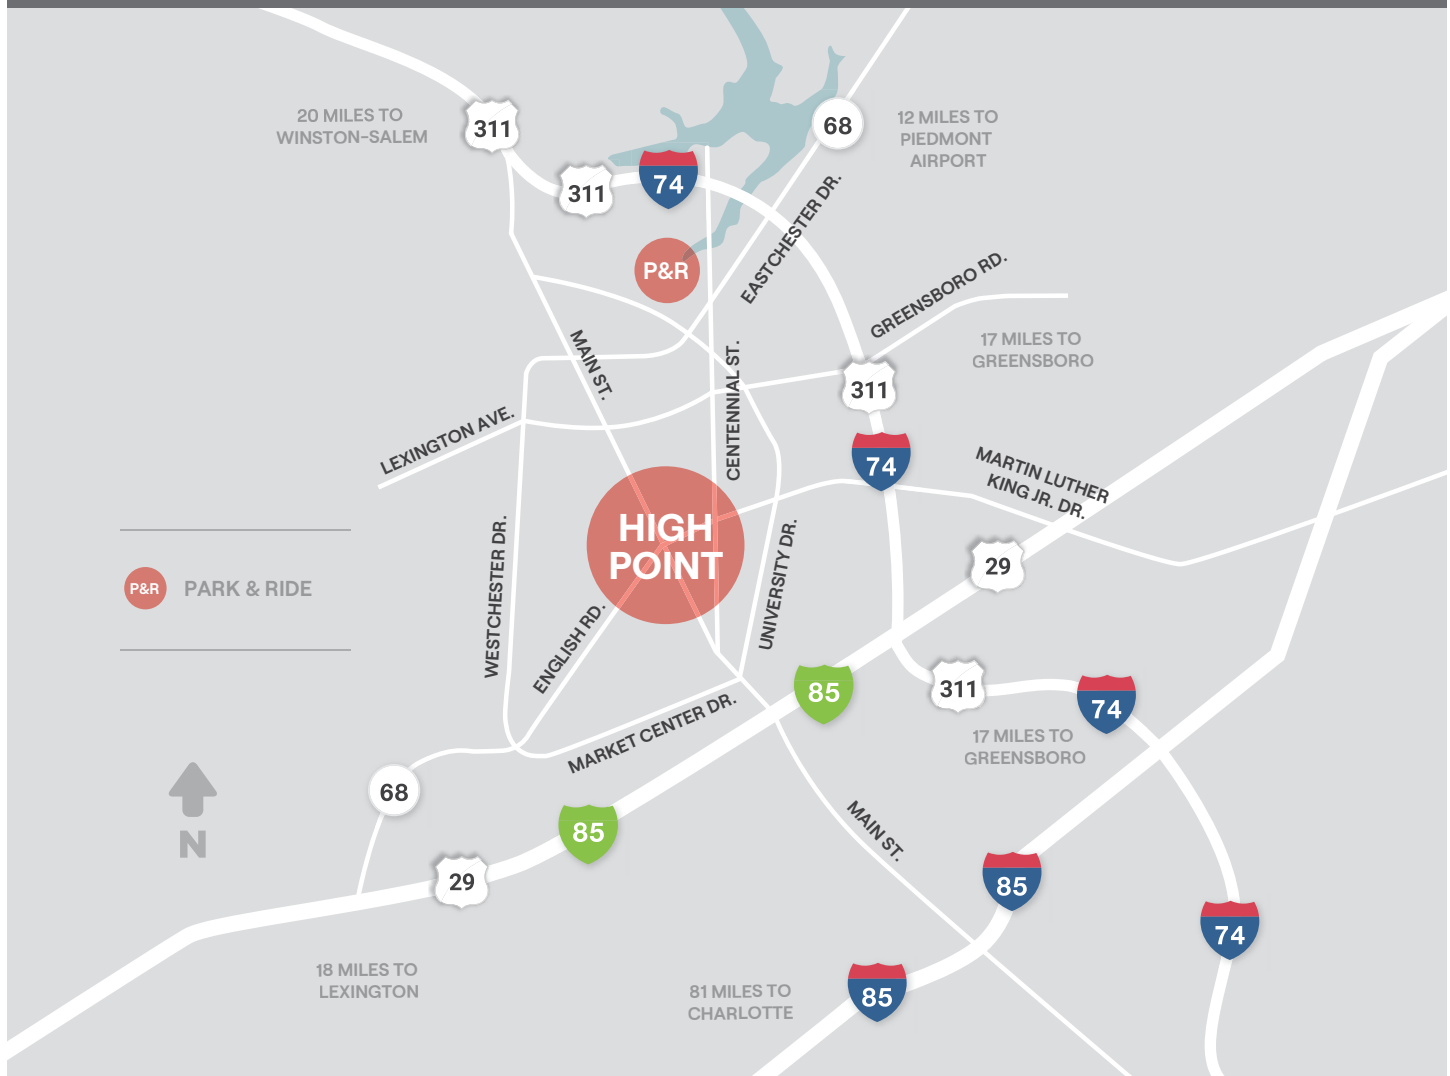

PARK & RIDE MAP