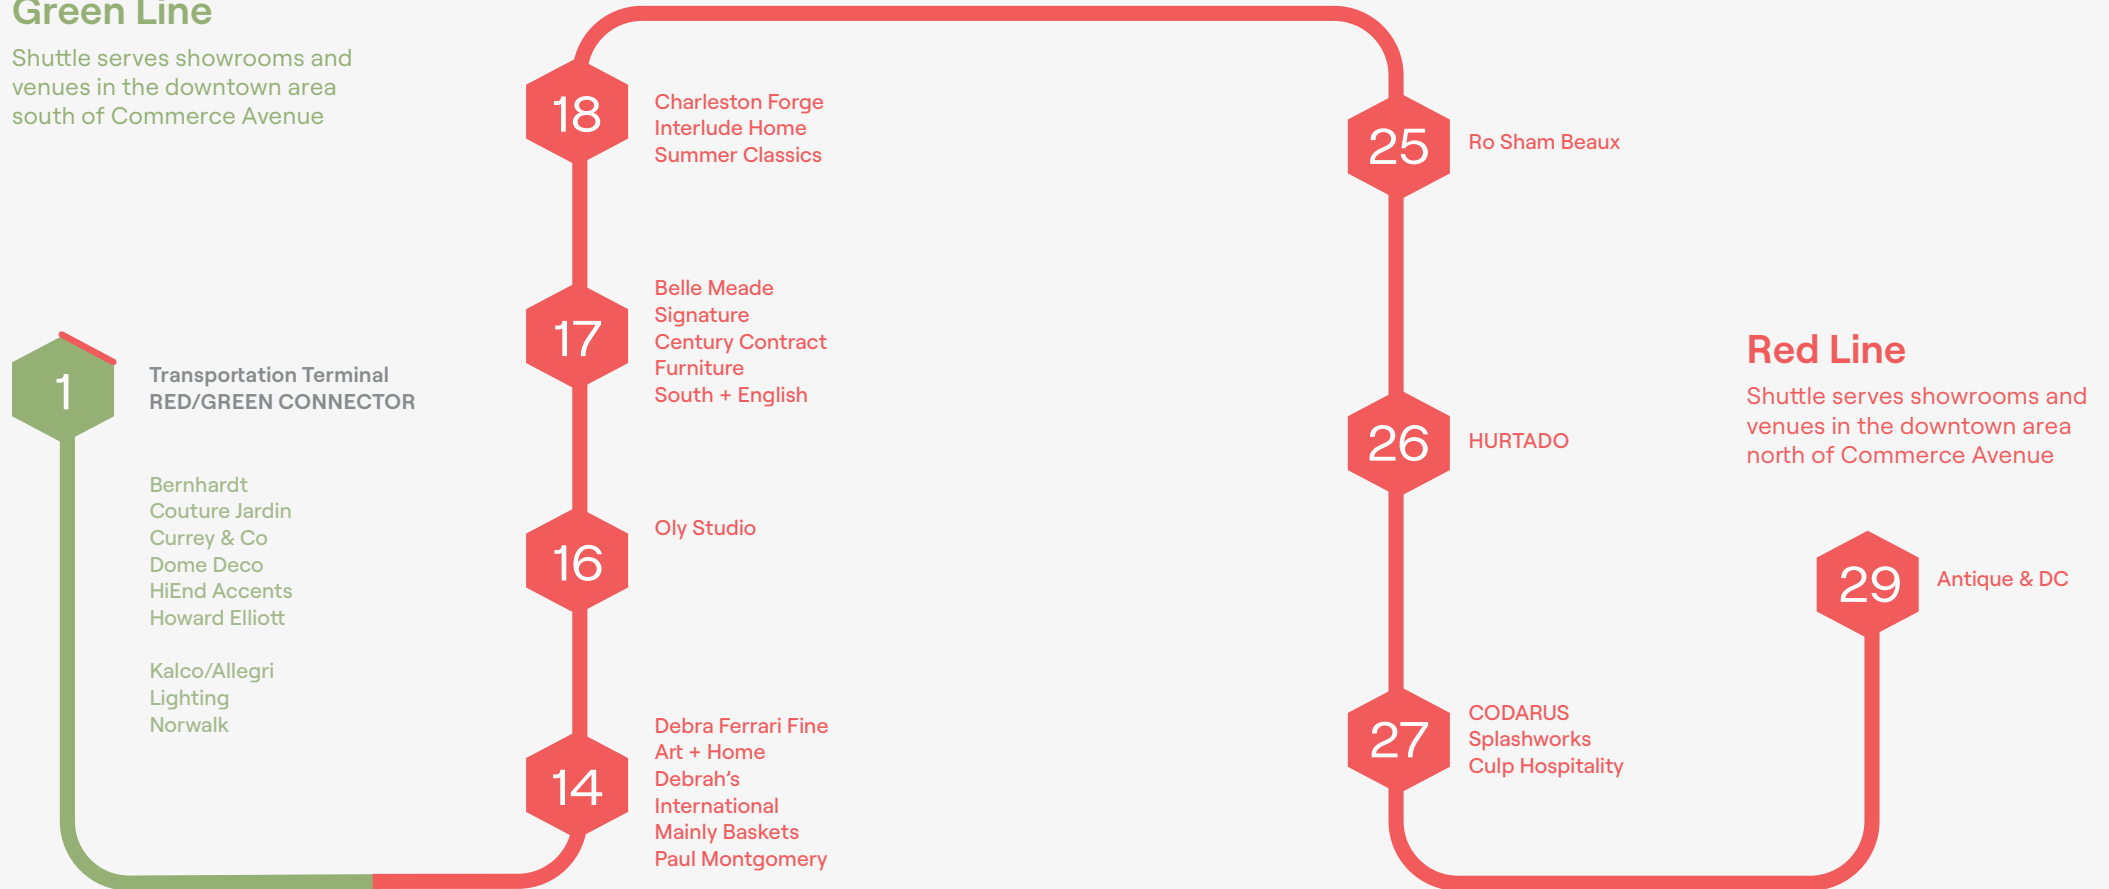

Shuttle Stop 25: Red Line
Neighborhood: Downtown Main

South + English
208-212 E. Martin Luther King Jr. Drive

Palmer Smith
palmer@southandenglish.com

Shuttle Stop 17: Red Line
Neighborhood: Hamilton Wrenn

Shuttle Stop 18: Red Line
Neighborhood: Hamilton Wrenn

TRICA
IHFC Building – D515
Design Center, 5th Floor

Elisabeth Franco
efranco@tricafurniture.com
1.800.273.4897

Shuttle Stop 1: Transportation Terminal
Neighborhood: Commerce Concourse

SUMMER CLASSICS & GABBY

CONTRACT SOLUTIONS FOR EXTERIOR & INTERIOR SPACES

Visit our High Point Showroom
333 North Hamilton Street

View our Latest
Catalogs

Downtown Showroom Shuttle Stops

Jump on one of our complimentary shuttles to take you to and from every downtown showroom, seminar and event.

Hours of Operation

Friday, October 21-Tuesday,
October 25 7:30am-8pm

Wednesday, October 26
7:30am-6pm

Green Line

Shuttle serves showrooms and venues in the downtown area south of Commerce Avenue

Red Line

Shuttle serves showrooms and venues in the downtown area north of Commerce Avenue