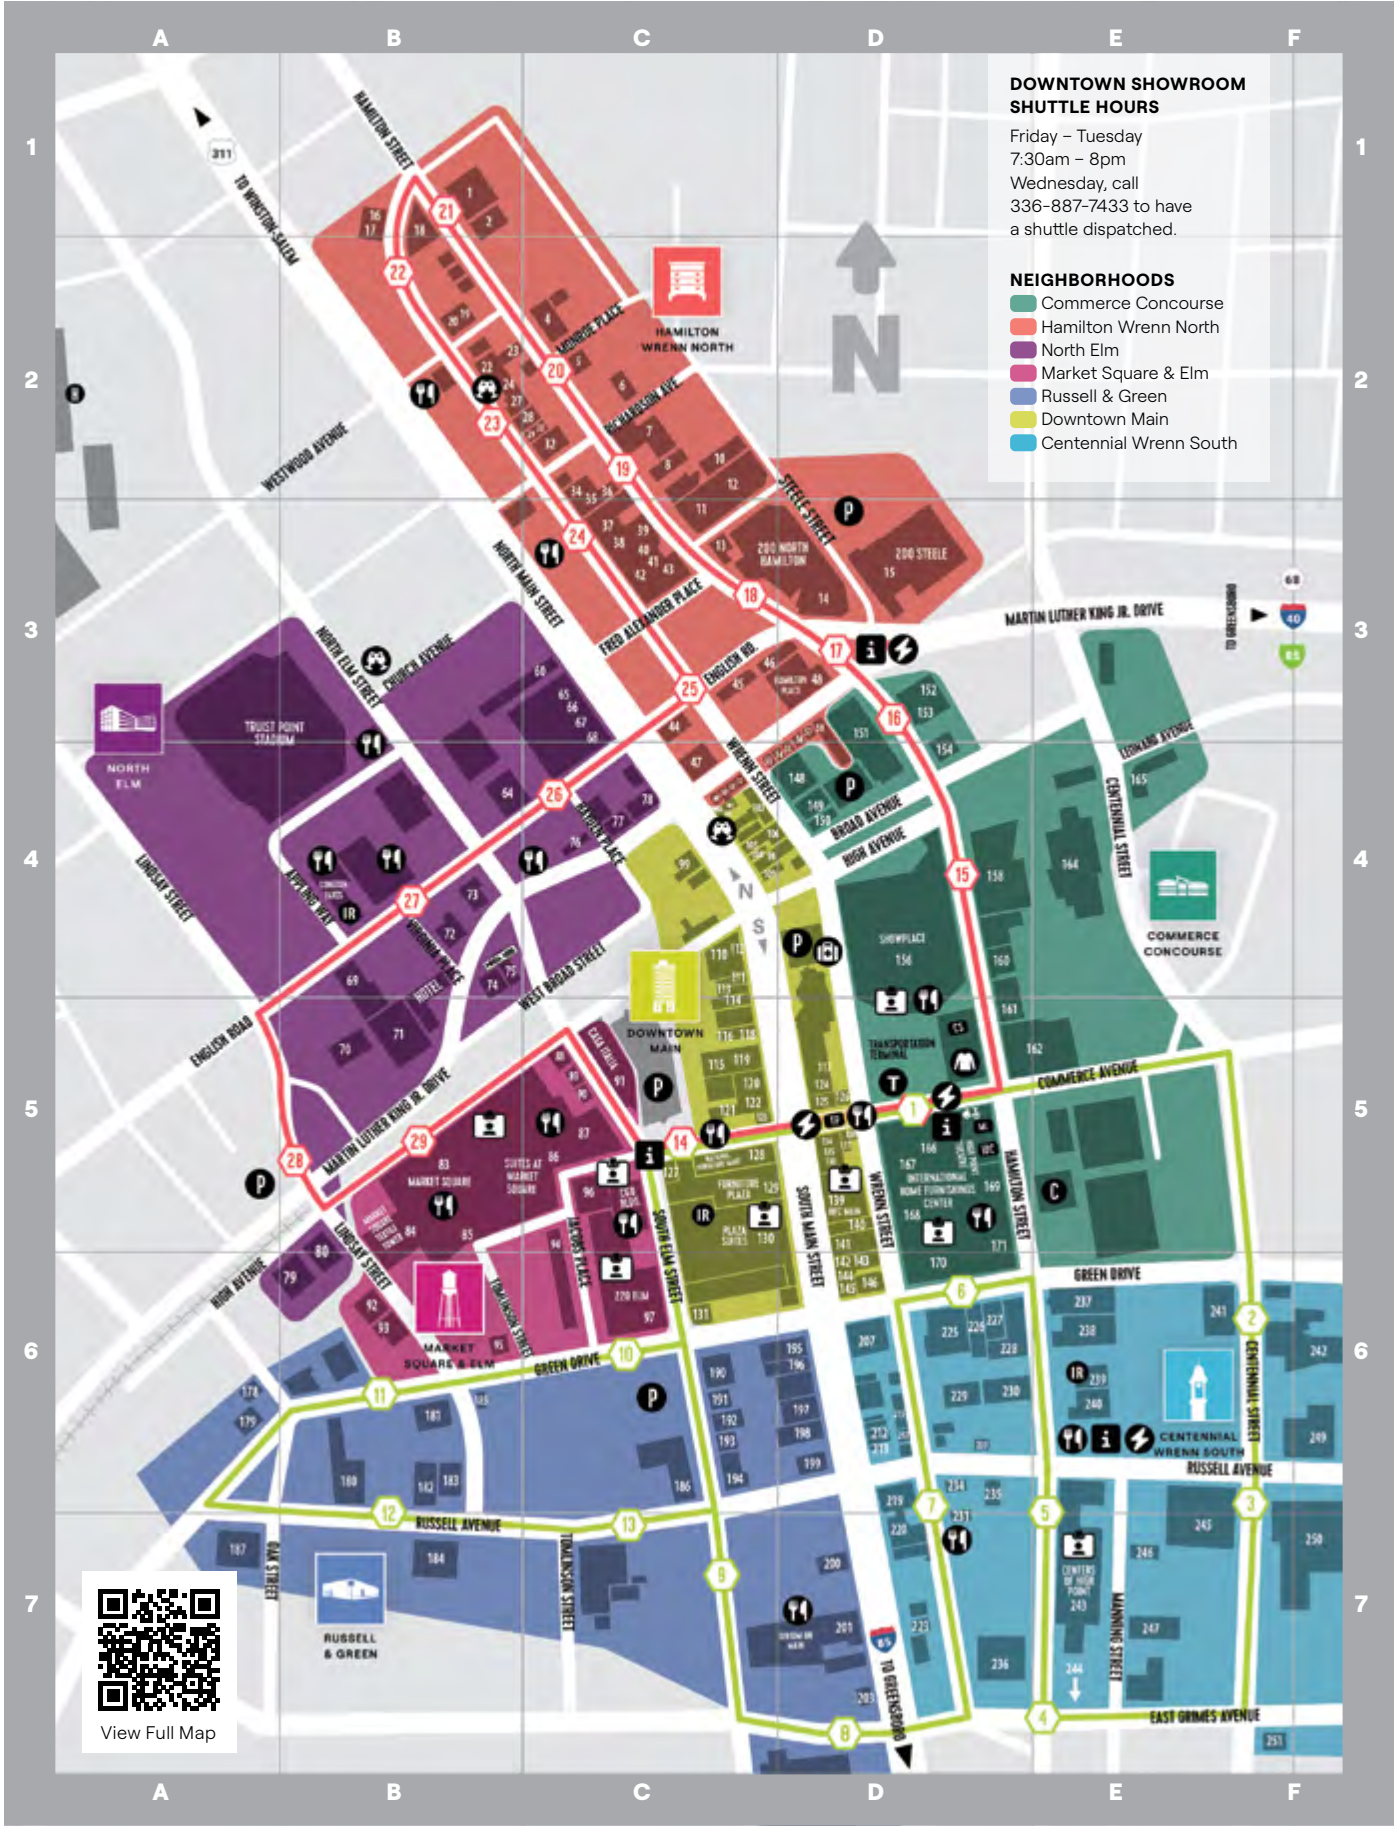

DOWNTOWN SHOWROOM SHUTTLE HOURS

Friday – Tuesday
7:30am – 8pm
Wednesday, call
336-887-7433 to have
a shuttle dispatched.

NEIGHBORHOODS

- Commerce Concourse
- Hamilton Wrenn North
- North Elm
- Market Square & Elm
- Russell & Green
- Downtown Main
- Centennial Wrenn South

View Full Map